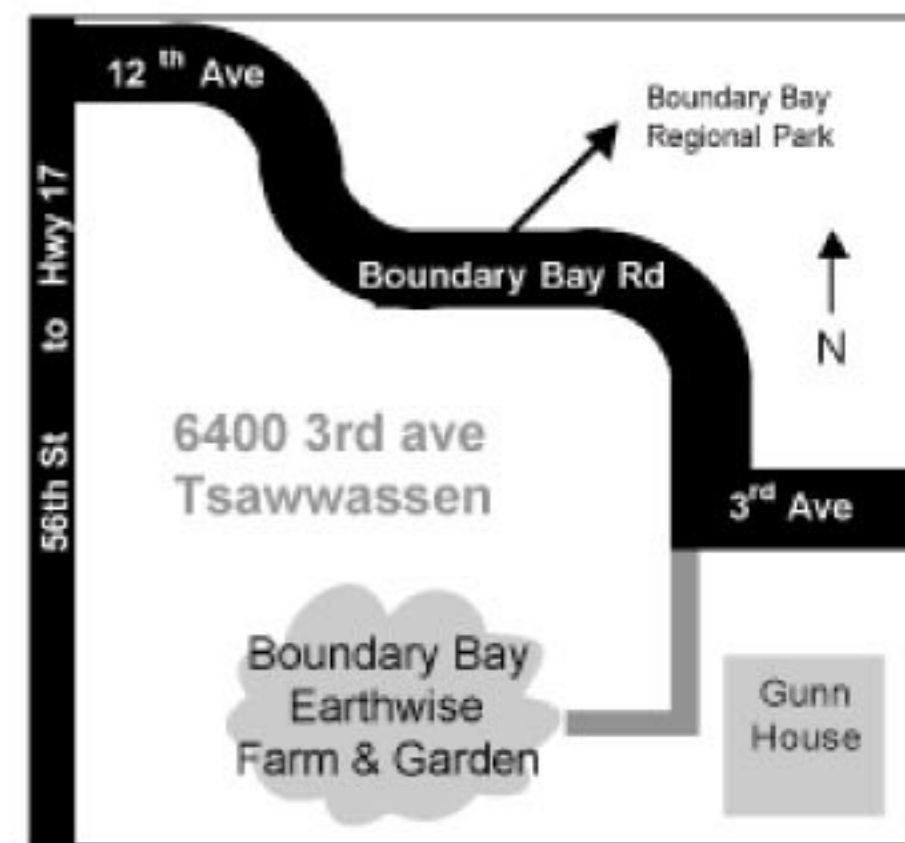

EARTHWISE FARM STORE

FRESHER THAN FRESH, SEASONAL, ORGANIC PRODUCE & FLOWERS - ALL PROCEEDS TO ENVIRO. EDUCATION
6400 3RD AVE, TSAWWASSEN.

Wednesdays
Saturdays

3-6pm
9am-noon